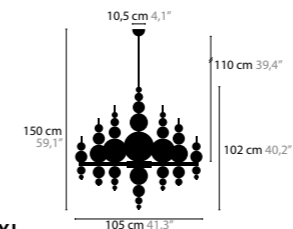

TEARS FROM MOON H20 XL

- **13110**
- **13111**
- **13112**
- **13113**