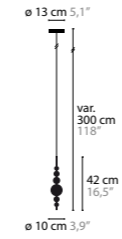

Size: 181 x 54 x 75 cm
 Packing size 1: 185 x 60 x 80 cm
 Packing weight: 70 kg

TEARS FROM MOON

TEARS FROM MOON H1 XL

- 13010**
- 13011**
- 13012**
- 13013**

TEARS FROM MOON H12

- 13070**
- 13071**
- 13072**
- 13073**

Size: Ø 40 x min 42 cm
 Packing size 1: 55 x 55 x 40 cm
 Packing size 2: 41 x 41 x 32 cm
 Packing weight: 8 kg

TEARS FROM MOON W1

- 13200** White Handmade Glass Balls
- 13201** Black Handmade Glass Balls
- 13202** Silver Handmade Glass Balls
- 13203** Gold Handmade Glass Balls

Colours: 00-01-02-05-10-12-13-14-16
 Light source: 1 x G4 / 12V / Max. 20W
 Not dimmable
 Gold glass: gold plated, silver glass: silver plated
 Light source not included

Size: 15 x 22,5 x 65 cm
 Packing size 1: 65 x 15 x 20 cm
 Packing size 2: 44 x 33 x 32 cm
 Packing weight: 3 kg

Size: 40 x 40 x 84 cm
 Packing size 1: 47 x 32 x 68 cm
 Packing weight: 6 kg

TEARS FROM MOON

TEARS FROM MOON H1 MINI

- 13160**
- 13161**
- 13162**
- 13163**

TEARS FROM MOON H6 MINI

- 13170**
- 13171**
- 13172**
- 13173**