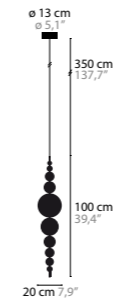

Size: Ø 105 x 150 cm
 Packing size 1: 109 x 50 x 41 cm
 Packing size 2: (2x) 60 x 60 x 50 cm
 Packing weight: 31 kg

TEARS FROM MOON H20+20 XL

- 13114** White Handmade Glass Balls
- 13115** Black Handmade Glass Balls
- 13116** Silver Handmade Glass Balls
- 13117** Gold Handmade Glass Balls

Size: Ø 105 x 150 cm
 Packing size 1: 109 x 50 x 41 cm
 Packing size 2: (2x) 82 x 42 x 42 cm
 Packing weight: 28 kg

TEARS FROM MOON H22+3

- 13130** White Handmade Glass Balls
- 13131** Black Handmade Glass Balls
- 13132** Silver Handmade Glass Balls
- 13133** Gold Handmade Glass Balls

Size: 131 x 54 x 75 cm
 Packing size 1: 140 x 60 x 80 cm
 Packing weight: 56 kg

TEARS FROM MOON H34+4

- 13150** White Handmade Glass Balls
- 13151** Black Handmade Glass Balls
- 13152** Silver Handmade Glass Balls
- 13153** Gold Handmade Glass Balls

Size: 181 x 54 x 75 cm
 Packing size 1: 185 x 60 x 80 cm
 Packing weight: 70 kg

TEARS FROM MOON

TEARS FROM MOON H1 XL

- 13010**
- 13011**
- 13012**
- 13013**

TEARS FROM MOON H12

- 13070**
- 13071**
- 13072**
- 13073**