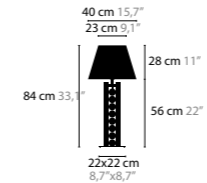

TEARS FROM MOON T1

- **13260**
- **13261**
- **13262**
- **13263**