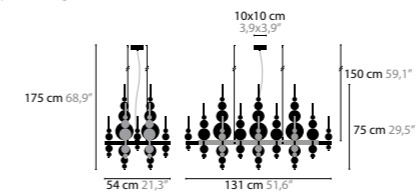

TEARS FROM MOON H22+3

- **13130**
- **13131**
- **13132**
- **13133**