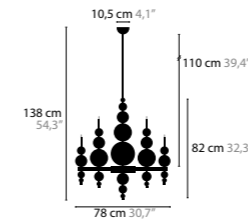

Size: Ø 105 x 150 cm
 Packing size 1: 109 x 50 x 41 cm
 Packing size 2: (2x) 60 x 60 x 50 cm
 Packing weight: 31 kg

TEARS FROM MOON H20+20 XL

- 13114** White Handmade Glass Balls
- 13115** Black Handmade Glass Balls
- 13116** Silver Handmade Glass Balls
- 13117** Gold Handmade Glass Balls

Size: Ø 105 x 150 cm
 Packing size 1: 109 x 50 x 41 cm
 Packing size 2: (2x) 82 x 42 x 42 cm
 Packing weight: 28 kg

TEARS FROM MOON H22+3

- 13130** White Handmade Glass Balls
- 13131** Black Handmade Glass Balls
- 13132** Silver Handmade Glass Balls
- 13133** Gold Handmade Glass Balls

Size: 131 x 54 x 75 cm
 Packing size 1: 140 x 60 x 80 cm
 Packing weight: 56 kg

TEARS FROM MOON H34+4

- 13150** White Handmade Glass Balls
- 13151** Black Handmade Glass Balls
- 13152** Silver Handmade Glass Balls
- 13153** Gold Handmade Glass Balls

Size: 181 x 54 x 75 cm
 Packing size 1: 185 x 60 x 80 cm
 Packing weight: 70 kg

TEARS FROM MOON

TEARS FROM MOON H1 XL

- 13010**
- 13011**
- 13012**
- 13013**

TEARS FROM MOON H12

- 13070**
- 13071**
- 13072**
- 13073**