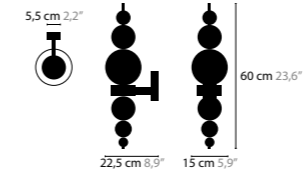

TEARS FROM MOON W1

- **13200**
- **13201**
- **13202**
- **13203**