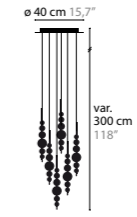

Size: Ø 40 x min 42 cm
 Packing size 1: 55 x 55 x 40 cm
 Packing size 2: 41 x 41 x 32 cm
 Packing weight: 8 kg

TEARS FROM MOON W1

- 13200** White Handmade Glass Balls
- 13201** Black Handmade Glass Balls
- 13202** Silver Handmade Glass Balls
- 13203** Gold Handmade Glass Balls

Colours: 00-01-02-05-10-12-13-14-16
 Light source: 1 x G4 / 12V / Max. 20W
 Not dimmable
 Gold glass: gold plated, silver glass: silver plated
 Light source not included

Size: 15 x 22,5 x 65 cm
 Packing size 1: 65 x 15 x 20 cm
 Packing size 2: 44 x 33 x 32 cm
 Packing weight: 3 kg

Size: 40 x 40 x 84 cm
 Packing size 1: 47 x 32 x 68 cm
 Packing weight: 6 kg

TEARS FROM MOON

TEARS FROM MOON H1 MINI

- 13160**
- 13161**
- 13162**
- 13163**

TEARS FROM MOON H6 MINI

- 13170**
- 13171**
- 13172**
- 13173**